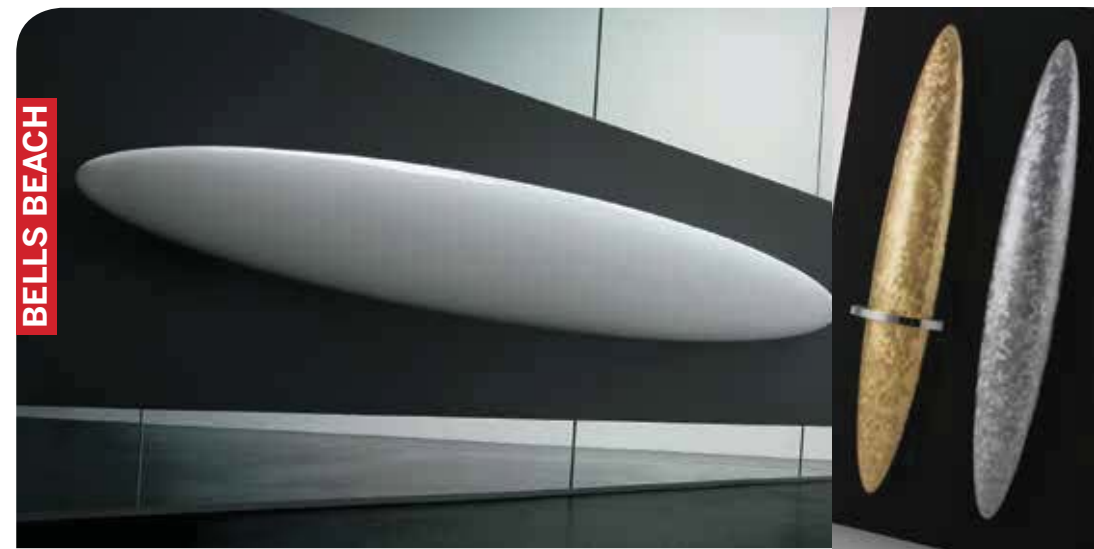

BELLS BEACH